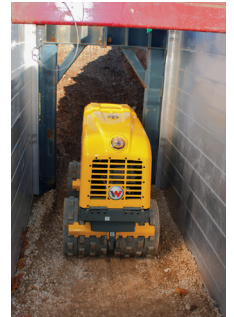

WACKER NEUSON
all it takes!

Rollers

RTLx-SC3 Trench Roller Remote Control 3Eye 820mm Wide Diesel

Wacker Neuson RTLx-SC3:
Remote-controlled trench roller (560 mm - 820mm)
for safe, efficient compaction.

- Remote control operation: Work safely from a distance away from dust, vibration, and fumes.
- 3Eye technology: Enhances visibility for accurate and efficient compaction.
- Ideal for confined spaces: 560 mm - 820mm width allows for effective compaction in trenches.
- Efficient compaction: Delivers excellent results for soil, gravel, and asphalt.
- Durable construction: Built to withstand tough jobsites.

Specifications

- Model - RTLx-SC3 Trench Roller
- Item No.- 5100067147
- Engine - Kohler KDW1003
- Power - 19.8Hp
- Weight - 1,465kg
- Operating Width - 560mm/820mm
- Force - 68.4kN

The Wacker Neuson RTLx-SC3 is a robust remote-controlled trench roller designed for efficient compaction of various soil types, especially in narrow trenches and confined spaces. Its remote control operation enhances safety and operator comfort, while the 3Eye camera system provides excellent visibility for precise maneuvering. The RTLx-SC3 is ideal for compacting trenches, backfill, and sub-base materials on construction sites, with a working width of 820mm.