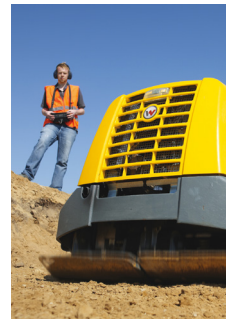

**WACKER
NEUSON**
all it takes!

Plate Compactors

DPU130r

Remote Plate Compactor Diesel

Wacker Neuson DPU130r: Most powerful (130kN) remote-controlled compactor for high productivity on large sites.

- Unmatched 130kN compaction force: The strongest remote-controlled compactor for maximum productivity on large jobs.
- Safe remote control operation: Work from a safe distance away from noise, vibration, and dust.
- Reversible design: Maneuvers easily in tight spaces, improving efficiency.
- Durable construction: Built to withstand the harshest working conditions.
- Ideal for large projects: Perfect for compacting a wide range of materials on extensive jobsites.

Specifications

- Model - DPU130r
- Item No.- 5000610143
- Engine - Kohler KDW1003
- Power - 21Hp
- Weight - 1,185kg
- Operating Width - 1200mm
- Force - 130kN

The Wacker Neuson DPU130r is the champion of vibratory Remote Plate Compactors, delivering a whopping 130kN of compaction force. This translates to superior productivity, especially for large-scale projects. The innovative remote control system allows for safe operation from a distance, reducing exposure to noise, vibration, and dust. The reversible design ensures maneuverability in tight spaces for improved efficiency.